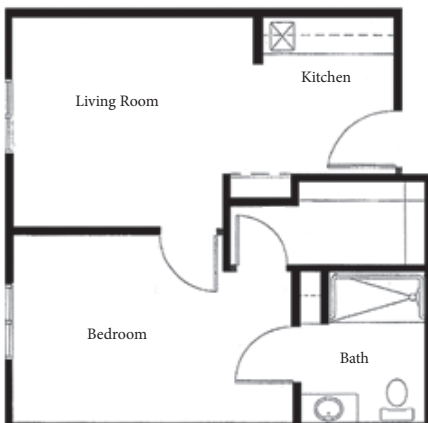

LIVING OPTIONS

Studio

Studio Floor Plan
235 Total Sq. Ft.

One Bedroom

One Bedroom Floor Plan
360 Total Sq. Ft.

LIVING OPTIONS

Patio One Bedroom

One Bedroom Floor Plan
440 Total Sq. Ft.

Deluxe One Bedroom

Deluxe One Bedroom Floor Plan
470 Total Sq. Ft.

Grand One Bedroom

Grand One Bedroom Floor Plan
525 Total Sq. Ft.