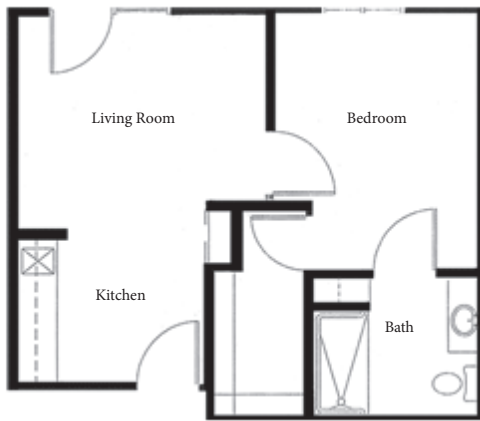

LIVING OPTIONS

Studio

Studio Floor Plan
235 Total Sq. Ft.

One Bedroom

One Bedroom Floor Plan
360 Total Sq. Ft.

LIVING OPTIONS

Patio One Bedroom

One Bedroom Floor Plan
440 Total Sq. Ft.

Deluxe One Bedroom

Deluxe One Bedroom Floor Plan
470 Total Sq. Ft.

Grand One Bedroom

Grand One Bedroom Floor Plan
525 Total Sq. Ft.