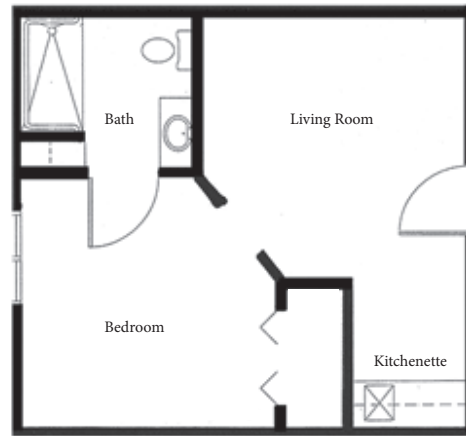

LIVING OPTIONS

Studio

Studio Floor Plan
235 Total Sq. Ft.

One Bedroom

One Bedroom Floor Plan
360 Total Sq. Ft.

LIVING OPTIONS

Patio One Bedroom

One Bedroom Floor Plan
440 Total Sq. Ft.

Deluxe One Bedroom

Deluxe One Bedroom Floor Plan
470 Total Sq. Ft.

Grand One Bedroom

Grand One Bedroom Floor Plan
525 Total Sq. Ft.